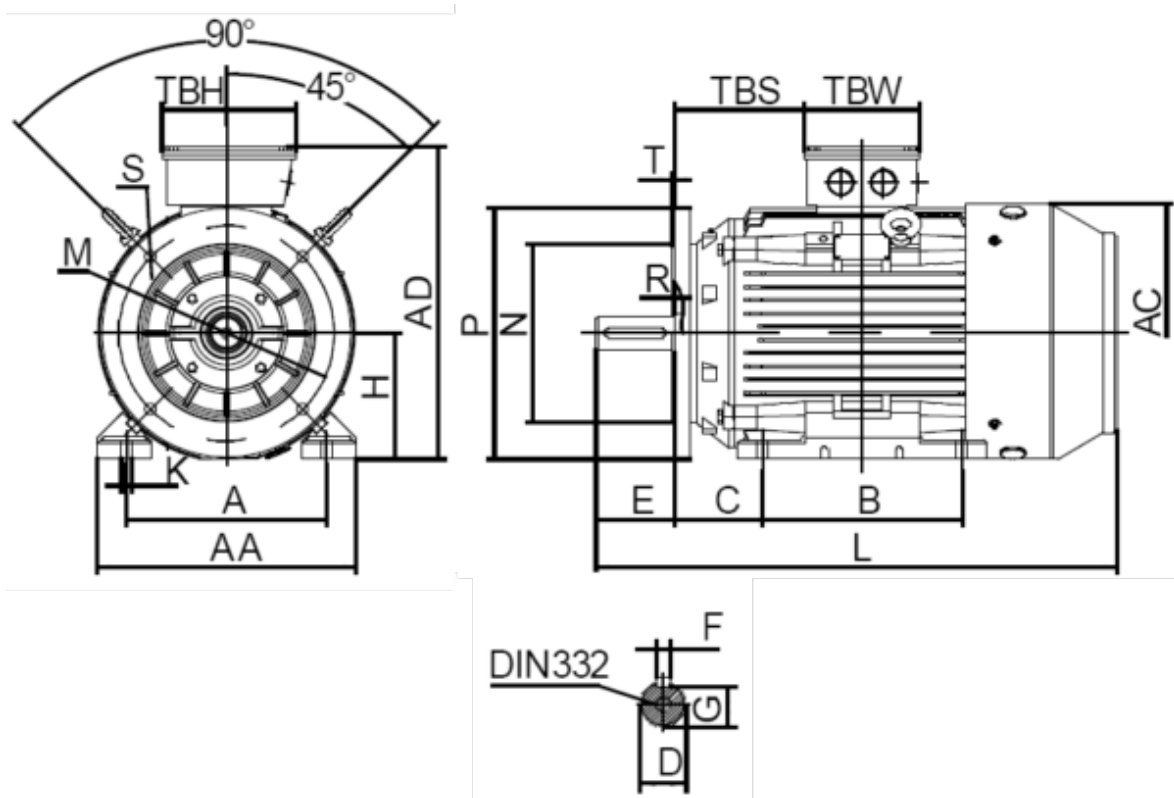

# Data Sheet

Article number: 250301850427

Description: Kleedrive T3C 180M-4 18.5KW 1400 rpm  
3x400/690V 50HZ IP55 B35 Eff=92,6%

## Measures

A = 279	F = 14	TBW = 162
AA = 354	G = 42.5	
AC = Ø360	H = 180	
AD = 445	HD = 265	
B = 241	K = Ø15	
C = 121	L = 687	
D = Ø48	TBH = 187	
E = 110	TBS = 160	